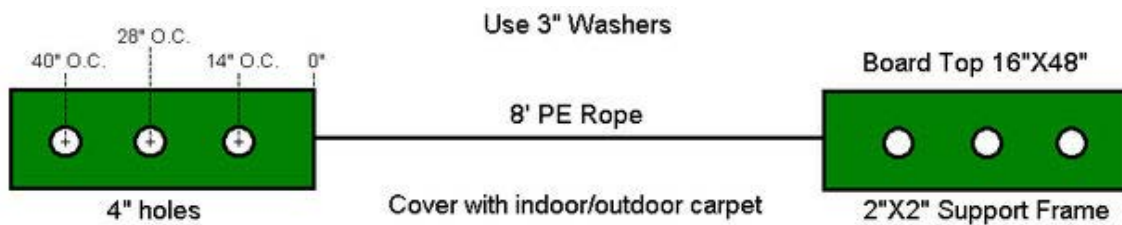

STEVE JESSUP

Spec Sheet: Washers Board Episode #67

Figure 1: Board Dimensions

Figure 2: Game Layout

Figure 3: Standard Color Scheme

Figure 4: LSU Color Scheme