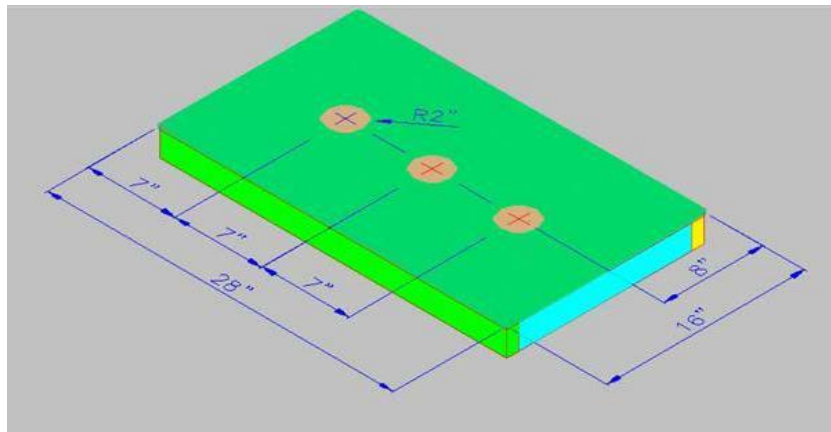

STEVE JESSUP

Spec Sheet: Washers Board Episode #67

Figure 1: Board Dimensions

Figure 2: Game Layout

Figure 3: Standard Color Scheme

Figure 4: LSU Color Scheme